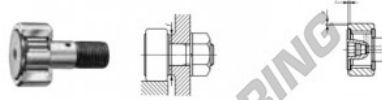

### CAM FOLLOWERS

Standard Type Cam Followers Full Complement Type With Hexagon Hole

Stud dia. mm	Identification number								Mass (Ref.)				
	Shield type				Sealed type				g	D	C	d <sub>1</sub>	
	With crowned outer ring		With cylindrical outer ring		With crowned outer ring		With cylindrical outer ring						
10	<b>CF 10 VBM</b>								46	22	12	10	