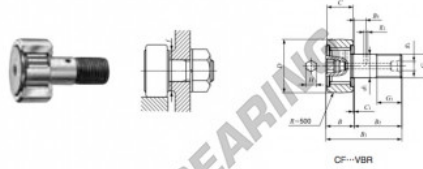

Nokrollen CF10-VBRM-IKO - CF10-VBRM-IKO

<https://www.123kogellager.nl/kogellager-behuizing/kogellager/nokrollen/cf10-vbrm-iko>

CAM FOLLOWERS

Standard Type Cam Followers Full Complement Type/With Hexagon Hole

Stud dia. mm	Identification number								Mass (Ref.)				
	Shield type				Sealed type				g	D	C	d ₁	
	With crowned outer ring		With cylindrical outer ring		With crowned outer ring		With cylindrical outer ring						
10	CF 10	VBRM							46	22	12	10	

Boundary dimensions mm										Mounting dimension	Maximum tightening torque	Basic dynamic load rating	Basic static load rating	Maximum allowable static load	
G	G ₁	B _{max}	B _{1max}	B ₂	B ₃	C ₁	g ₁	g ₂	H	f	N·mm	N	N	N	
M10×1	12	13.2	36.2	23	—	0.6	—	—	4	0.3	16	14.7	9 570	14 500	8 650