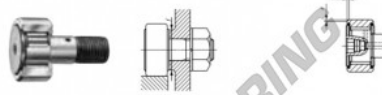

## Nokrollen CF8-VBUUM-IKO - CF8-VBUUM-IKO

<https://www.123kogellager.nl/kogellager-behuizing/kogellager/nokrollen/cf8-vbuum-iko>

### CAM FOLLOWERS

Standard Type Cam Followers Full Complement Type/With Hexagon Hole

CF--VBUU

Stud dia. mm	Identification number								Mass (Ref.)				
	Shield type				Sealed type				g	D	C	d <sub>1</sub>	
	With crowned outer ring		With cylindrical outer ring		With crowned outer ring		With cylindrical outer ring						
8									CF 8 VBUUM	29	19	11	8