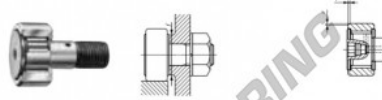

### CAM FOLLOWERS

Standard Type Cam Followers Full Complement Type/With Hexagon Hole

CF-VB

Stud dia. mm	Identification number								Mass (Ref.)			
	Shield type				Sealed type				g	D	C	d <sub>1</sub>
	With crowned outer ring		With cylindrical outer ring		With crowned outer ring		With cylindrical outer ring					
<b>8</b>	<b>CF 8</b>		<b>VBM</b>						29	19	11	8