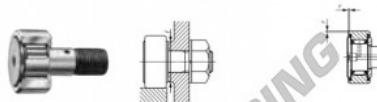

## Nokrollen CF30-2-UU-IKO - CF30-2-UU-IKO

<https://www.123kogellager.nl/kogellager-behuizing/kogellager/nokrollen/cf30-2-uu-iko>

### CAM FOLLOWERS

Standard Type Cam Followers With Cage/With Screwdriver Slot

CF-UU

Stud dia. mm	Identification number				Mass (Ref.) g	D	C	d <sub>1</sub>	G
	Shield type		Sealed type						
	With crowned outer ring	With cylindrical outer ring	With crowned outer ring	With cylindrical outer ring					
30				<b>CF 30-2 UU</b>	2 220	90	35	30	M30×1.5