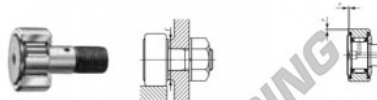

### CAM FOLLOWERS

Standard Type Cam Followers With Cage/With Screwdriver Slot

CF-UU

Stud dia. mm	Identification number				Mass (Ref.) g	D	C	d <sub>1</sub>	G
	Shield type		Sealed type						
	With crowned outer ring	With cylindrical outer ring	With crowned outer ring	With cylindrical outer ring					
30				<b>CF 30 UU</b>	1 870	80	35	30	M30×1.5