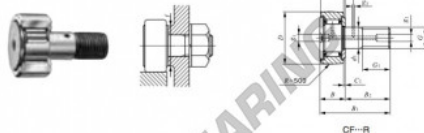

Nokrollen CF24-1-R-IKO - CF24-1-R-IKO

<https://www.123kogellager.nl/kogellager-behuizing/kogellager/nokrollen/cf24-1-r-iko>

CAM FOLLOWERS

Standard Type Cam Followers With Cage/With Screwdriver Slot

Stud dia. mm	Identification number				Mass (Ref.)				
	Shield type		Sealed type		g	D	C	d ₁	G
	With crowned outer ring	With cylindrical outer ring	With crowned outer ring	With cylindrical outer ring					
24	CF 24-1	R			1 140	72	29	24	M24×1.5

Boundary dimensions mm										Mounting dimension f Min. mm	Maximum ignoring stress C	Ball dynamic load rating C ₀	Ball static load rating C ₀	Maximum allowable static load N
G ₁	B	B ₁	B ₂	B ₃	C ₁	g ₁	g ₂	r _{max}	(°)					
25	30.6max	80.1max	49.5	11	0.8	8	4	1	40	215	30 500	52 600	52 000	

PRODUCTKENMERKEN

Merk	IKO
N° Ean13	3663952441528
Binnendiameter	24 mm
Buitendiameter	72 mm
Dikte	29 mm
Verpakking	1

contact@123kogellager.nl

CRT4 de Lesquin 60 Rue Du Haut De Sainghin 59273 Fretin FRANCE