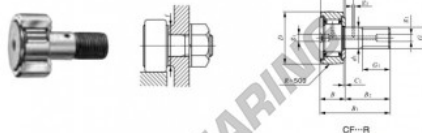

### CAM FOLLOWERS

Standard Type Cam Followers With Cage/With Screwdriver Slot

Stud dia. mm	Identification number				Mass (Ref.)				
	Shield type		Sealed type		$\phi$	$D$	$C$	$d_1$	$G$
	With crowned outer ring	With cylindrical outer ring	With crowned outer ring	With cylindrical outer ring					
24	CF 24	R			815	62	29	24	M24×1.5