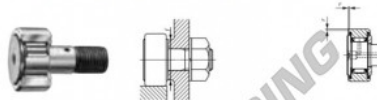

## Nokrollen CF20-1-UU-IKO - CF20-1-UU-IKO

<https://www.123kogellager.nl/kogellager-behuizing/kogellager/nokrollen/cf20-1-uu-iko>

### CAM FOLLOWERS

Standard Type Cam Followers With Cage/With Screwdriver Slot

CF-UU

Stud dia. mm	Identification number				Mass (Ref.) g	D	C	d <sub>1</sub>	G
	Shield type		Sealed type						
	With crowned outer ring	With cylindrical outer ring	With crowned outer ring	With cylindrical outer ring					
20				CF 20-1 UU	385	47	24	20	M20×1.5