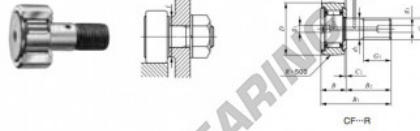

Nokrollen CF20-R-IKO - CF20-R-IKO

<https://www.123kogellager.nl/kogellager-behuizing/kogellager/nokrollen/cf20-r-iko>

CAM FOLLOWERS

Standard Type Cam Followers With Cage/With Screwdriver Slot

Stud dia. mm	Identification number				Mass (Ref.)				
	Shield type		Sealed type		g	D	C	d ₁	G
	With crowned outer ring	With cylindrical outer ring	With crowned outer ring	With cylindrical outer ring					
20	CF 20	R			460	52	24	20	M20×1.5

Boundary dimensions mm										Mounting diameter f Min. mm	Maximum ignoring torque C	Ball dynamic load rating C ₀	Ball static load rating C ₀	Maximum allowable static load N
G ₁	B	B ₁	B ₂	B ₃	C ₁	g ₁	g ₂	r _{max}	(°)					
21	25.6max	66.1max	40.5	9	0.8	8	4	1	34	119	20 700	34 600	34 600	

PRODUCTKENMERKEN

Merk	IKO
N° Ean13	3663952441405
Binnendiameter	20 mm
Binnendiameter	0.787" inch
Buitendiameter	52 mm
Buitendiameter	2.047" inch
Dikte	24 mm
Dikte	0.945" inch
Verpakking	1

contact@123kogellager.nl