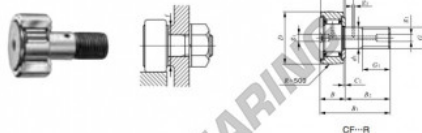

Nokrollen CF12-R-IKO - CF12-R-IKO

<https://www.123kogellager.nl/kogellager-behuizing/kogellager/nokrollen/cf12-r-iko>

CAM FOLLOWERS

Standard Type Cam Followers With Cage/With Screwdriver Slot

Stud dia. mm	Identification number				Mass (Ref.)				
	Shield type		Sealed type		g	D	C	d ₁	G
	With crowned outer ring	With cylindrical outer ring	With crowned outer ring	With cylindrical outer ring					
12	CF 12	R			95	30	14	12	M12×1.5

Boundary dimensions mm										Mounting dimension f Min. mm	Maximum ignoring stress C	Ball dynamic load rating C ₀	Ball static load rating C ₀	Maximum allowable static load
G ₁	B	B ₁	B ₂	B ₃	C ₁	g ₁	g ₂	r _{max}	(°)					
13	15.2max	40.2max	25	6	0.6	6	3	0.6	21	21.9	7 910	9 790	9 790	

PRODUCTKENMERKEN

Merk	IKO
N° Ean13	3663952441245
Binnendiameter	12 mm
Buitendiameter	30 mm
Dikte	14 mm
Verpakking	1

contact@123kogellager.nl

CRT4 de Lesquin 60 Rue Du Haut De Sainghin 59273 Fretin FRANCE