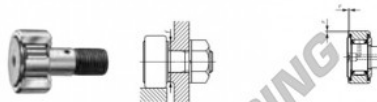

## Nokrollen CF10-UUM-IKO - CF10-UUM-IKO

<https://www.123kogellager.nl/kogellager-behuizing/kogellager/nokrollen/cf10-uum-iko>

### CAM FOLLOWERS

Standard Type Cam Followers With Cage/With Screwdriver Slot

CF-UU

Stud dia. mm	Identification number								Mass (Ref.)				
	Shield type				Sealed type				g	D	C	d <sub>1</sub>	G
	With crowned outer ring		With cylindrical outer ring		With crowned outer ring		With cylindrical outer ring						
<b>10</b>					<b>CF 10 UUM</b>				45	22	12	10	M10×1
Boundary dimensions mm													
G <sub>1</sub>	B	B <sub>1</sub>	B <sub>2</sub>	B <sub>3</sub>	C <sub>1</sub>	G <sub>1</sub>	G <sub>2</sub>	r <sub>max</sub> <sup>(*)</sup>	f <sub>Min.</sub> mm	Maximum tightening torque N·m	Ball dynamic load rating C N	Ball static load rating C <sub>0</sub> N	Maximum allowable static load N
12	13.2max	36.2max	23	—	0.6	*4	—	0.3	16	14.7	5 430	6 890	6 890