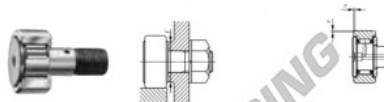

### CAM FOLLOWERS

Standard Type Cam Followers With Cage/With Screwdriver Slot

CF

Stud dia. mm	Identification number				Mass (Ref.)				
	Shield type		Sealed type		g	D	C	d <sub>1</sub>	G
	With crowned outer ring	With cylindrical outer ring	With crowned outer ring	With cylindrical outer ring					
10	CF 10 M				45	22	12	10	M10×1