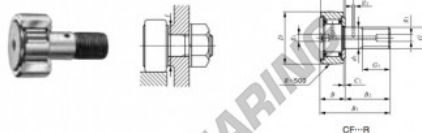

Nokrollen CF10-RM-IKO - CF10-RM-IKO

<https://www.123kogellager.nl/kogellager-behuizing/kogellager/nokrollen/cf10-rm-iko>

CAM FOLLOWERS

Stud dia. mm	Identification number				Mass (Ref.)				
	Shield type		Sealed type		g	D	C	d₁	G
	With crowned outer ring	With cylindrical outer ring	With crowned outer ring	With cylindrical outer ring					
10	CF 10	RM			45	22	12	10	M10×1

Boundary dimensions mm										Mounting dimension f Min. mm	Maximum ignoring torque C	Ball dynamic load rating C₀	Ball static load rating C₀	Maximum allowable static load
G₁	B	B₁	B₂	B₃	C₁	G₁	G₂	r_{max}	(°)					
12	13.2max	36.2max	23	—	0.6	*4	—	0.3	16	14.7	5 430	6 890	6 890	

PRODUCTKENMERKEN

Merk	IKO
N° Ean13	3663952441115
Binnendiameter	10 mm
Buitendiameter	22 mm
Dikte	12 mm
Verpakking	1

contact@123kogellager.nl

CRT4 de Lesquin 60 Rue Du Haut De Sainghin 59273 Fretin FRANCE