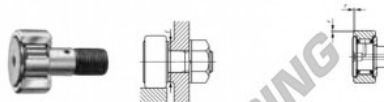

Nokrollen CF10-IKO - CF10-IKO

<https://www.123kogellager.nl/kogellager-behuizing/kogellager/nokrollen/cf10-iko>

CAM FOLLOWERS

Standard Type Cam Followers With Cage/With Screwdriver Slot

CF

Stud dia. mm	Identification number				Mass (Ref.)				
	Shield type		Sealed type		g	D	C	d ₁	G
	With crowned outer ring	With cylindrical outer ring	With crowned outer ring	With cylindrical outer ring					
10	CF 10				45	22	12	10	M10×1.25

Boundary dimensions mm													
G ₁	B	B ₁	B ₂	B ₃	C ₁	G ₁	G ₂	r _{max} ^(*)	f _{min} mm	Maximum tightening torque N·m	Ball dynamic load rating C N	Ball static load rating C ₀ N	Maximum allowable static load N
12	13.2max	36.2max	23	—	0.6	*4	—	0.3	16	13.8	5 430	6 890	6 890

PRODUCTKENMERKEN

Merk	IKO
N° Ean13	3663952441085
Binnendiameter	10 mm
Buitendiameter	22 mm
Dikte	12 mm
Verpakking	1

contact@123kogellager.nl

CRT4 de Lesquin 60 Rue Du Haut De Sainghin 59273 Fretin FRANCE