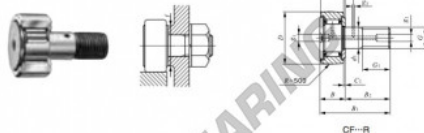

Nokrollen CF8-R-IKO - CF8-R-IKO

<https://www.123kogellager.nl/kogellager-behuizing/kogellager/nokrollen/cf8-r-iko>

CAM FOLLOWERS

Standard Type Cam Followers With Cage/With Screwdriver Slot

Stud dia. mm	Identification number				Mass (Ref.)				
	Shield type		Sealed type		g	D	C	d ₁	G
	With crowned outer ring	With cylindrical outer ring	With crowned outer ring	With cylindrical outer ring					
8	CF	8	R		28.5	19	11	8	M 8×1.25

Boundary dimensions mm										Mounting dimension f Min. mm	Maximum ignoring torque N·m	Ball dynamic load rating C N	Ball static load rating C ₀ N	Maximum allowable static load N
G ₁	B	B ₁	B ₂	B ₃	C ₁	g ₁	g ₂	r _{max}	(°)					
10	12.2max	32.2max	20	—	0.6	*4	—	0.3	13	6.5	4 250	4 740	4 620	

PRODUCTKENMERKEN

Merk	IKO
N° Ean13	3663952440996
Binnendiameter	8 mm
Buitendiameter	19 mm
Dikte	11 mm
Gewicht	40 g
Verpakking	-
Standaard	-

contact@123kogellager.nl

CRT4 de Lesquin 60 Rue Du Haut De Sainghin 59273 Fretin FRANCE