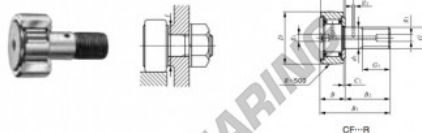

Nokrollen CF6-R-IKO - CF6-R-IKO

<https://www.123kogellager.nl/kogellager-behuizing/kogellager/nokrollen/cf6-r-iko>

CAM FOLLOWERS

Standard Type Cam Followers With Cage/With Screwdriver Slot

Stud dia. mm	Identification number				Mass (Ref.)				
	Shield type		Sealed type		g	D	C	d ₁	G
	With crowned outer ring	With cylindrical outer ring	With crowned outer ring	With cylindrical outer ring					
6	CF	6	R		18.5	16	11	6	M 6X1

Boundary dimensions mm										Mounting dimension f Min. mm	Maximum lightening torque N·m	Ball dynamic load rating C N	Ball static load rating C ₀ N	Maximum allowable static load N
G ₁	B	B ₁	B ₂	B ₃	C ₁	G ₁	G ₂	r _{max}	(°)					
8	12.2max	28.2max	16	—	0.6	*4	—	0.3	11	2.7	3 660	3 650	1 950	

PRODUCTKENMERKEN

Merk	IKO
N° Ean13	3663952440958
Binnendiameter	6 mm
Buitendiameter	16 mm
Dikte	11 mm
Verpakking	1

contact@123kogellager.nl

CRT4 de Lesquin 60 Rue Du Haut De Sainghin 59273 Fretin FRANCE