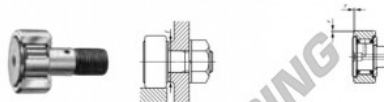

Nokrollen CF4-IKO - CF4-IKO

<https://www.123kogellager.nl/kogellager-behuizing/kogellager/nokrollen/cf4-iko>

CAM FOLLOWERS

Standard Type Cam Followers **With Cage/With Screwdriver Slot**

CF

Stud dia. mm	Identification number				Mass (Ref.)				
	Shield type		Sealed type		g	D	C	d ₁	G
	With crowned outer ring	With cylindrical outer ring	With tapered outer ring	With cylindrical outer ring					
4	CF 4				7.4	12	8	4	M 4×0.7

PRODUCTKENMERKEN

Merk	IKO
N° Ean13	3663952440880
Binnendiameter	4 mm
Binnendiameter	0.157" inch
Buitendiameter	12 mm
Buitendiameter	0.472" inch
Dikte	8 mm
Dikte	0.315" inch
Verpakking	1

contact@123kogellager.nl