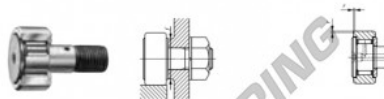

Nokrollen CF30-V-IKO - CF30-V-IKO

<https://www.123kogellager.nl/kogellager-behuizing/kogellager/nokrollen/cf30-v-iko>

CAM FOLLOWERS

Standard Type Cam Followers Full Complement Type/With Screwdriver Slot

Stud dia. mm	Identification number								CF-V					
	Shield type				Sealed type				Mass (Ref.)					
	With crowned outer ring		With cylindrical outer ring		With crowned outer ring		With cylindrical outer ring		g	D	C	d ₁		
30	CF30		V						1 870	80	35	30		
Boundary dimensions mm														
G	G ₁	B	B ₁	B ₂	B ₃	C ₁	g ₁	g ₂	f	Mounting diameter	Maximum tightening torque	Ball dynamic load rating	Ball static load rating	Maximum allowable static load
M30 × 1.5	32	37	100	63	15	1	8	4	1	49	438	67 700	144 000	85 900

PRODUCTKENMERKEN

Merk	IKO
N° Ean13	3663952440729
Binnendiameter	30 mm
Buitendiameter	80 mm
Dikte	35 mm
Verpakking	1

contact@123kogellager.nl

CRT4 de Lesquin 60 Rue Du Haut De Sainghin 59273 Fretin FRANCE