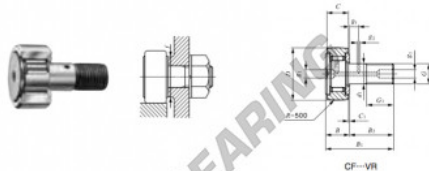

### CAM FOLLOWERS

Standard Type Cam Followers Full Complement Type With Screwdriver Slot

Stud dia. mm	Identification number								Mass (Ref.)					
	Shield type				Sealed type				g	D	C	d <sub>1</sub>		
	With crowned outer ring	With cylindrical outer ring	With crowned outer ring	With cylindrical outer ring	With crowned outer ring	With cylindrical outer ring	With crowned outer ring	With cylindrical outer ring	820	62	29	24		
24	CF 24	VR												
Boundary dimensions mm														
G	G <sub>1</sub>	B	B <sub>1</sub>	B <sub>2</sub>	B <sub>3</sub>	C <sub>1</sub>	g <sub>1</sub>	g <sub>2</sub>	f <sup>(1)</sup>	Mounting diameter	Maximum tightening torque	Ball dynamic load rating	Ball static load rating	Maximum allowable static load
M24×1.5	25	30.6	80.1	49.5	11	0.8	8	4	1	40	215	48 600	92 000	52 000

## PRODUCTKENMERKEN

Merk	IKO
N° Ean13	3663952440637
Binnendiameter	24 mm
Buitendiameter	62 mm
Dikte	29 mm
Verpakking	1

[contact@123kogellager.nl](mailto:contact@123kogellager.nl)

CRT4 de Lesquin 60 Rue Du Haut De Sainghin 59273 Fretin FRANCE