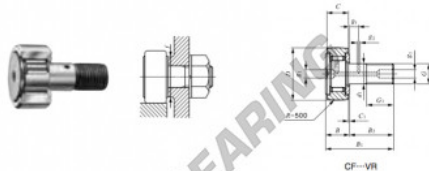

Nokrollen CF20-VR-IKO - CF20-VR-IKO

<https://www.123kogellager.nl/kogellager-behuizing/kogellager/nokrollen/cf20-vr-iko>

CAM FOLLOWERS

Standard Type Cam Followers Full Complement Type/With Screwdriver Slot

Stud dia. mm	Identification number								Mass (Ref.)					
	Shield type				Sealed type				g	D	C	d ₁		
	With crowned outer ring	With cylindrical outer ring	With crowned outer ring	With cylindrical outer ring	With crowned outer ring	With cylindrical outer ring	With crowned outer ring	With cylindrical outer ring	465	52	24	20		
20	CF	20	VR											
Boundary dimensions mm														
G	G ₁	B _{max}	B _{1max}	B ₂	B ₃	C ₁	g ₁	g ₂	f ⁽¹⁾ mm	Mounting diameter f _{min} mm	Maximum tightening torque C N·m	Ball static load rating C ₀ N	Maximum allowable static load N	
M20×1.5	21	25.6	66.1	40.5	9	0.8	8	4	1	34	119	33 200	64 500	37 500

PRODUCTKENMERKEN

Merk	IKO
N° Ean13	3663952440552
Binnendiameter	20 mm
Buitendiameter	52 mm
Dikte	24 mm
Verpakking	1

contact@123kogellager.nl

CRT4 de Lesquin 60 Rue Du Haut De Sainghin 59273 Fretin FRANCE