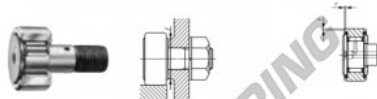

## CAM FOLLOWERS

Standard Type Cam Followers Full Complement Type/With Screwdriver Slot

Stud dia. mm	Identification number								Mass (Ref.)					
	Shield type				Sealed type				g	D	C	d <sub>1</sub>		
18	With crowned outer ring		With cylindrical outer ring		With crowned outer ring		With cylindrical outer ring		CF 18	VUU	255	40	20	18
Boundary dimensions mm														
G	G <sub>1</sub>	B <sub>max</sub>	B <sub>1 max</sub>	B <sub>2</sub>	B <sub>3</sub>	C <sub>1</sub>	g <sub>1</sub>	g <sub>2</sub>	f <sub>max</sub> (°)	f <sub>min</sub>	Max. dynamic load rating C	Basic static load rating C <sub>0</sub>	Max. static load	Max. allowable static load
M18x1.5	19	21.6	58.1	36.5	8	0.8	6	3	1	29	86.2	25 300	51 300	31 100

## PRODUCTKENMERKEN

Merk	IKO
N° Ean13	3663952440545
Binnendiameter	18 mm
Buitendiameter	40 mm
Dikte	20 mm
Verpakking	1

[contact@123kogellager.nl](mailto:contact@123kogellager.nl)

CRT4 de Lesquin 60 Rue Du Haut De Sainghin 59273 Fretin FRANCE