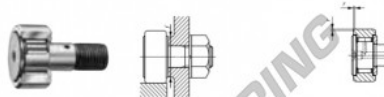

Nokrollen CF18-V-IKO - CF18-V-IKO

<https://www.123kogellager.nl/kogellager-behuizing/kogellager/nokrollen/cf18-v-iko>

CAM FOLLOWERS

Standard Type Cam Followers Full Complement Type/With Screwdriver Slot

Stud dia. mm	Identification number								CF-V					
	Shield type				Sealed type				Mass (Ref.)					
	With crowned outer ring		With cylindrical outer ring		With crowned outer ring		With cylindrical outer ring		g	D	C	d ₁		
18	CF18		V						255	40	20	18		
Boundary dimensions mm														
G	G ₁	B _{max}	B _{1max}	B ₂	B ₃	C ₁	g ₁	g ₂	f _{max} (°)	f _{min}	Maximum tightening torque N·m	Basic dynamic load rating C N	Basic static load rating C ₀ N	Maximum allowable static load N
M18×1.5	19	21.6	58.1	36.5	8	0.8	6	3	1	29	86.2	25 300	51 300	31 100

PRODUCTKENMERKEN

Merk	IKO
N° Ean13	3663952440521
Binnendiameter	18 mm
Buitendiameter	40 mm
Dikte	20 mm
Verpakking	1

contact@123kogellager.nl

CRT4 de Lesquin 60 Rue Du Haut De Sainghin 59273 Fretin FRANCE