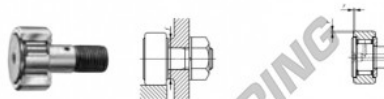

Nokrollen CF12-V-IKO - CF12-V-IKO

<https://www.123kogellager.nl/kogellager-behuizing/kogellager/nokrollen/cf12-v-iko>

CAM FOLLOWERS

Standard Type Cam Followers Full Complement Type/With Screwdriver Slot

| Stud dia. mm | Identification number | | | | | | | | CF-V | | | | | |
|------------------------|-------------------------|------------------|-----------------------------|----------------|-------------------------|----------------|-----------------------------|----------------|--------------------------------|---------------------------|--|--|--|--------|
| | Shield type | | | | Sealed type | | | | Mass (Ref.) | | | | | |
| | With crowned outer ring | | With cylindrical outer ring | | With crowned outer ring | | With cylindrical outer ring | | g | D | C | d ₁ | | |
| 12 | CF 12 V | | | | | | | | 97 | 30 | 14 | 12 | | |
| Boundary dimensions mm | | | | | | | | | | | | | | |
| G | G ₁ | B _{max} | B _{1 max} | B ₂ | B ₃ | C ₁ | g ₁ | g ₂ | f ⁽¹⁾ Min. mm | Mounting torque N·m | Basic dynamic load rating C N | Basic static load rating C ₀ N | Maximum allowable static load N | |
| M12×1.5 | 13 | 15.2 | 40.2 | 25 | 6 | 0.6 | 6 | 3 | 0.6 | 21 | 21.9 | 13 500 | 19 700 | 13 200 |

PRODUCTKENMERKEN

| | |
|----------------|---------------|
| Merk | IKO |
| N° Ean13 | 3663952440408 |
| Binnendiameter | 12 mm |
| Buitendiameter | 30 mm |
| Dikte | 14 mm |
| Verpakking | 1 |

contact@123kogellager.nl