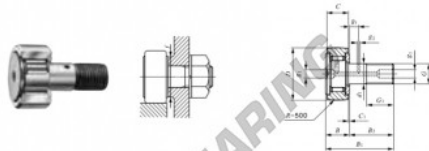

Nokrollen CF10-VRM-IKO - CF10-VRM-IKO

<https://www.123kogellager.nl/kogellager-behuizing/kogellager/nokrollen/cf10-vmr-iko>

CAM FOLLOWERS

Standard Type Cam Followers Full Complement Type With Screwdriver Slot

Stud dia. mm	Identification number								Mass (Ref.)					
	Shield type				Sealed type				g	D	C	d_1		
	With crowned outer ring		With cylindrical outer ring		With crowned outer ring		With cylindrical outer ring							
10	CF 10	VRM							46	22	12	10		
Boundary dimensions mm														
G	G_1	B_{max}	B_1_{max}	B_2	B_3	C_1	g_1	g_2	f_{min}	f Min. mm	Maximum tightening torque C N·m	Basic static load rating C_0 N	Maximum allowable static load N	
M10×1	12	13.2	36.2	23	—	0.6	*4	—	0.3	16	14.7	9 570	14 500	8 650

PRODUCTKENMERKEN

Merk	IKO
N° Ean13	3663952440248
Binnendiameter	10 mm
Buitendiameter	22 mm
Dikte	12 mm
Verpakking	1

contact@123kogellager.nl

CRT4 de Lesquin 60 Rue Du Haut De Sainghin 59273 Fretin FRANCE