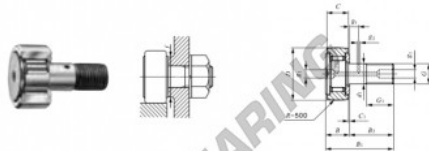

Nokrollen CF10-VR-IKO - CF10-VR-IKO

<https://www.123kogellager.nl/kogellager-behuizing/kogellager/nokrollen/cf10-vr-iko>

CAM FOLLOWERS

Standard Type Cam Followers Full Complement Type With Screwdriver Slot

Stud dia. mm	Identification number								Mass (Ref.)					
	Shield type				Sealed type				g	D	C	d_1		
	With crowned outer ring		With cylindrical outer ring		With crowned outer ring		With cylindrical outer ring							
10	CF	10	VR						46	22	12	10		
Boundary dimensions mm														
G	G_1	B max	B_1 max	B_2	B_3	C_1	g_1	g_2	f Min. mm	Mounting torque N·m	Basic dynamic load rating C	Basic static load rating C_0	Maximum allowable static load N	
M10×1.25	12	13.2	36.2	23	—	0.6	*4	—	0.3	16	13.8	9 570	14 500	8 650

PRODUCTKENMERKEN

Merk	IKO
N° Ean13	3663952440231
Binnendiameter	10 mm
Buitendiameter	22 mm
Dikte	12 mm
Verpakking	1

contact@123kogellager.nl

CRT4 de Lesquin 60 Rue Du Haut De Sainghin 59273 Fretin FRANCE